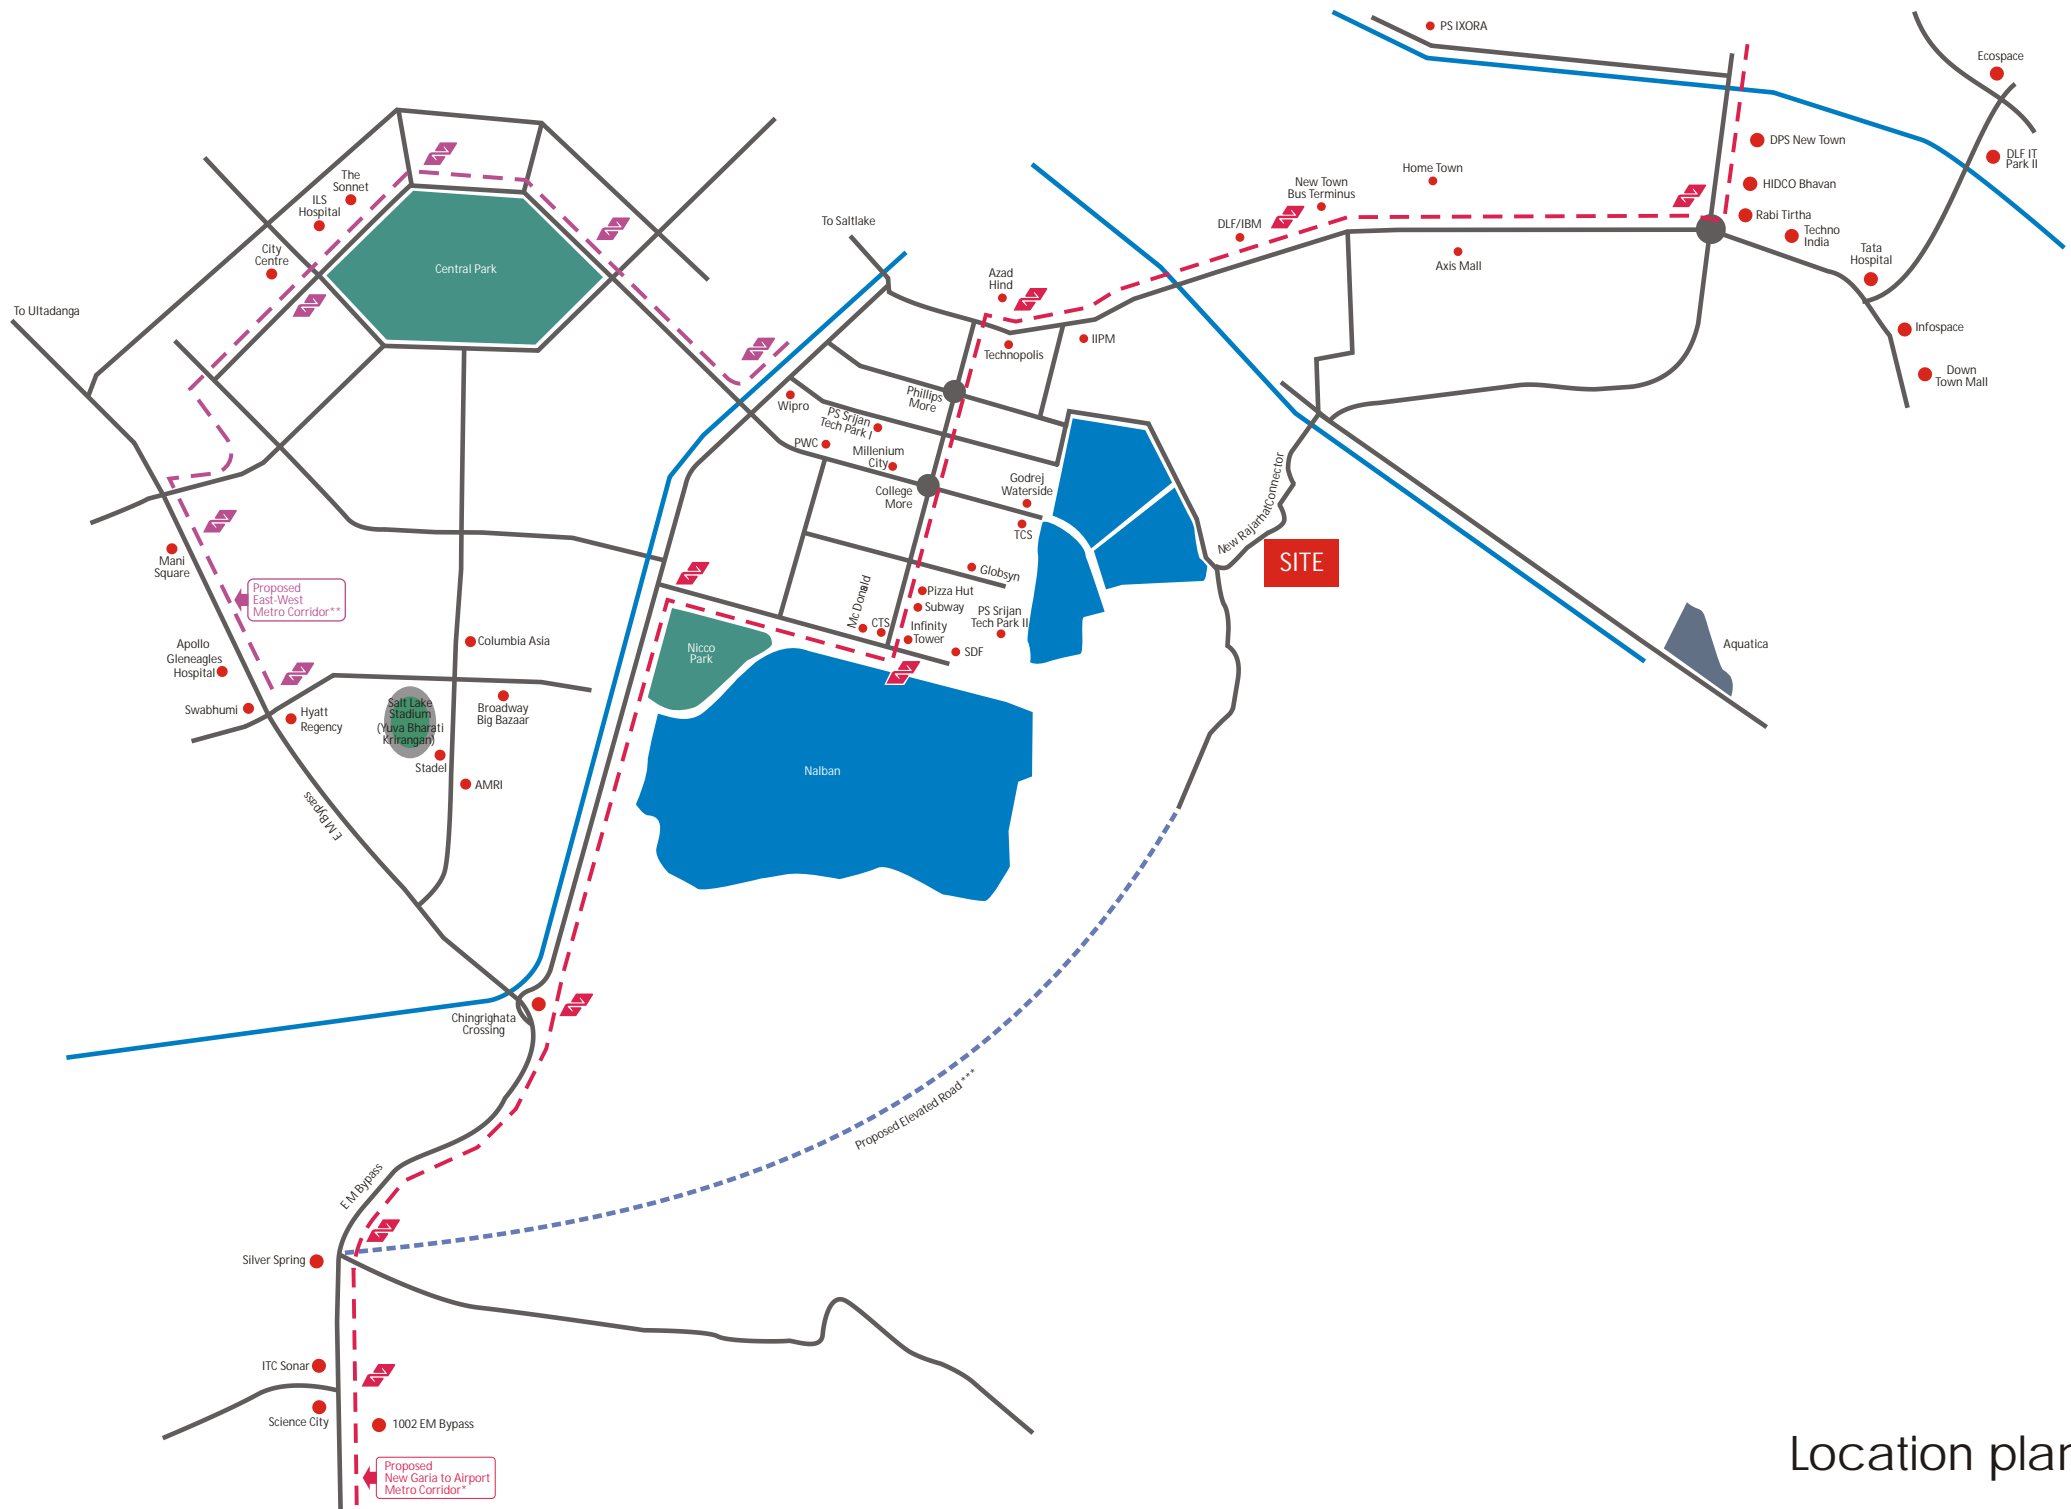

panache
Settle. Amaze. Celebrate Sector V.

Bird's eye view of the infinite wetland

Actual view from the balcony of your apartment

SITE

Location plan

Site Plan

TYPICAL FLOOR PLAN (BLOCK 1 TO 5)

Block 1 to 5

FLAT TYPE	Flat Area
FLAT A	1032 sq.ft
FLAT B	1415 sq.ft
FLAT C	1550 sq.ft
FLAT D	1421 sq.ft

TYPICAL FLOOR PLAN
(BLOCK 6)

Block 6

FLAT TYPE	Flat Area	S.Q.	Total Area
FLAT A	1712 sq.ft	-	1712 sq.ft
FLAT B	1712 sq.ft	-	1712 sq.ft
FLAT C	2159 sq.ft	141 sq.ft	2300 sq.ft
FLAT D	2159 sq.ft	141 sq.ft	2300 sq.ft