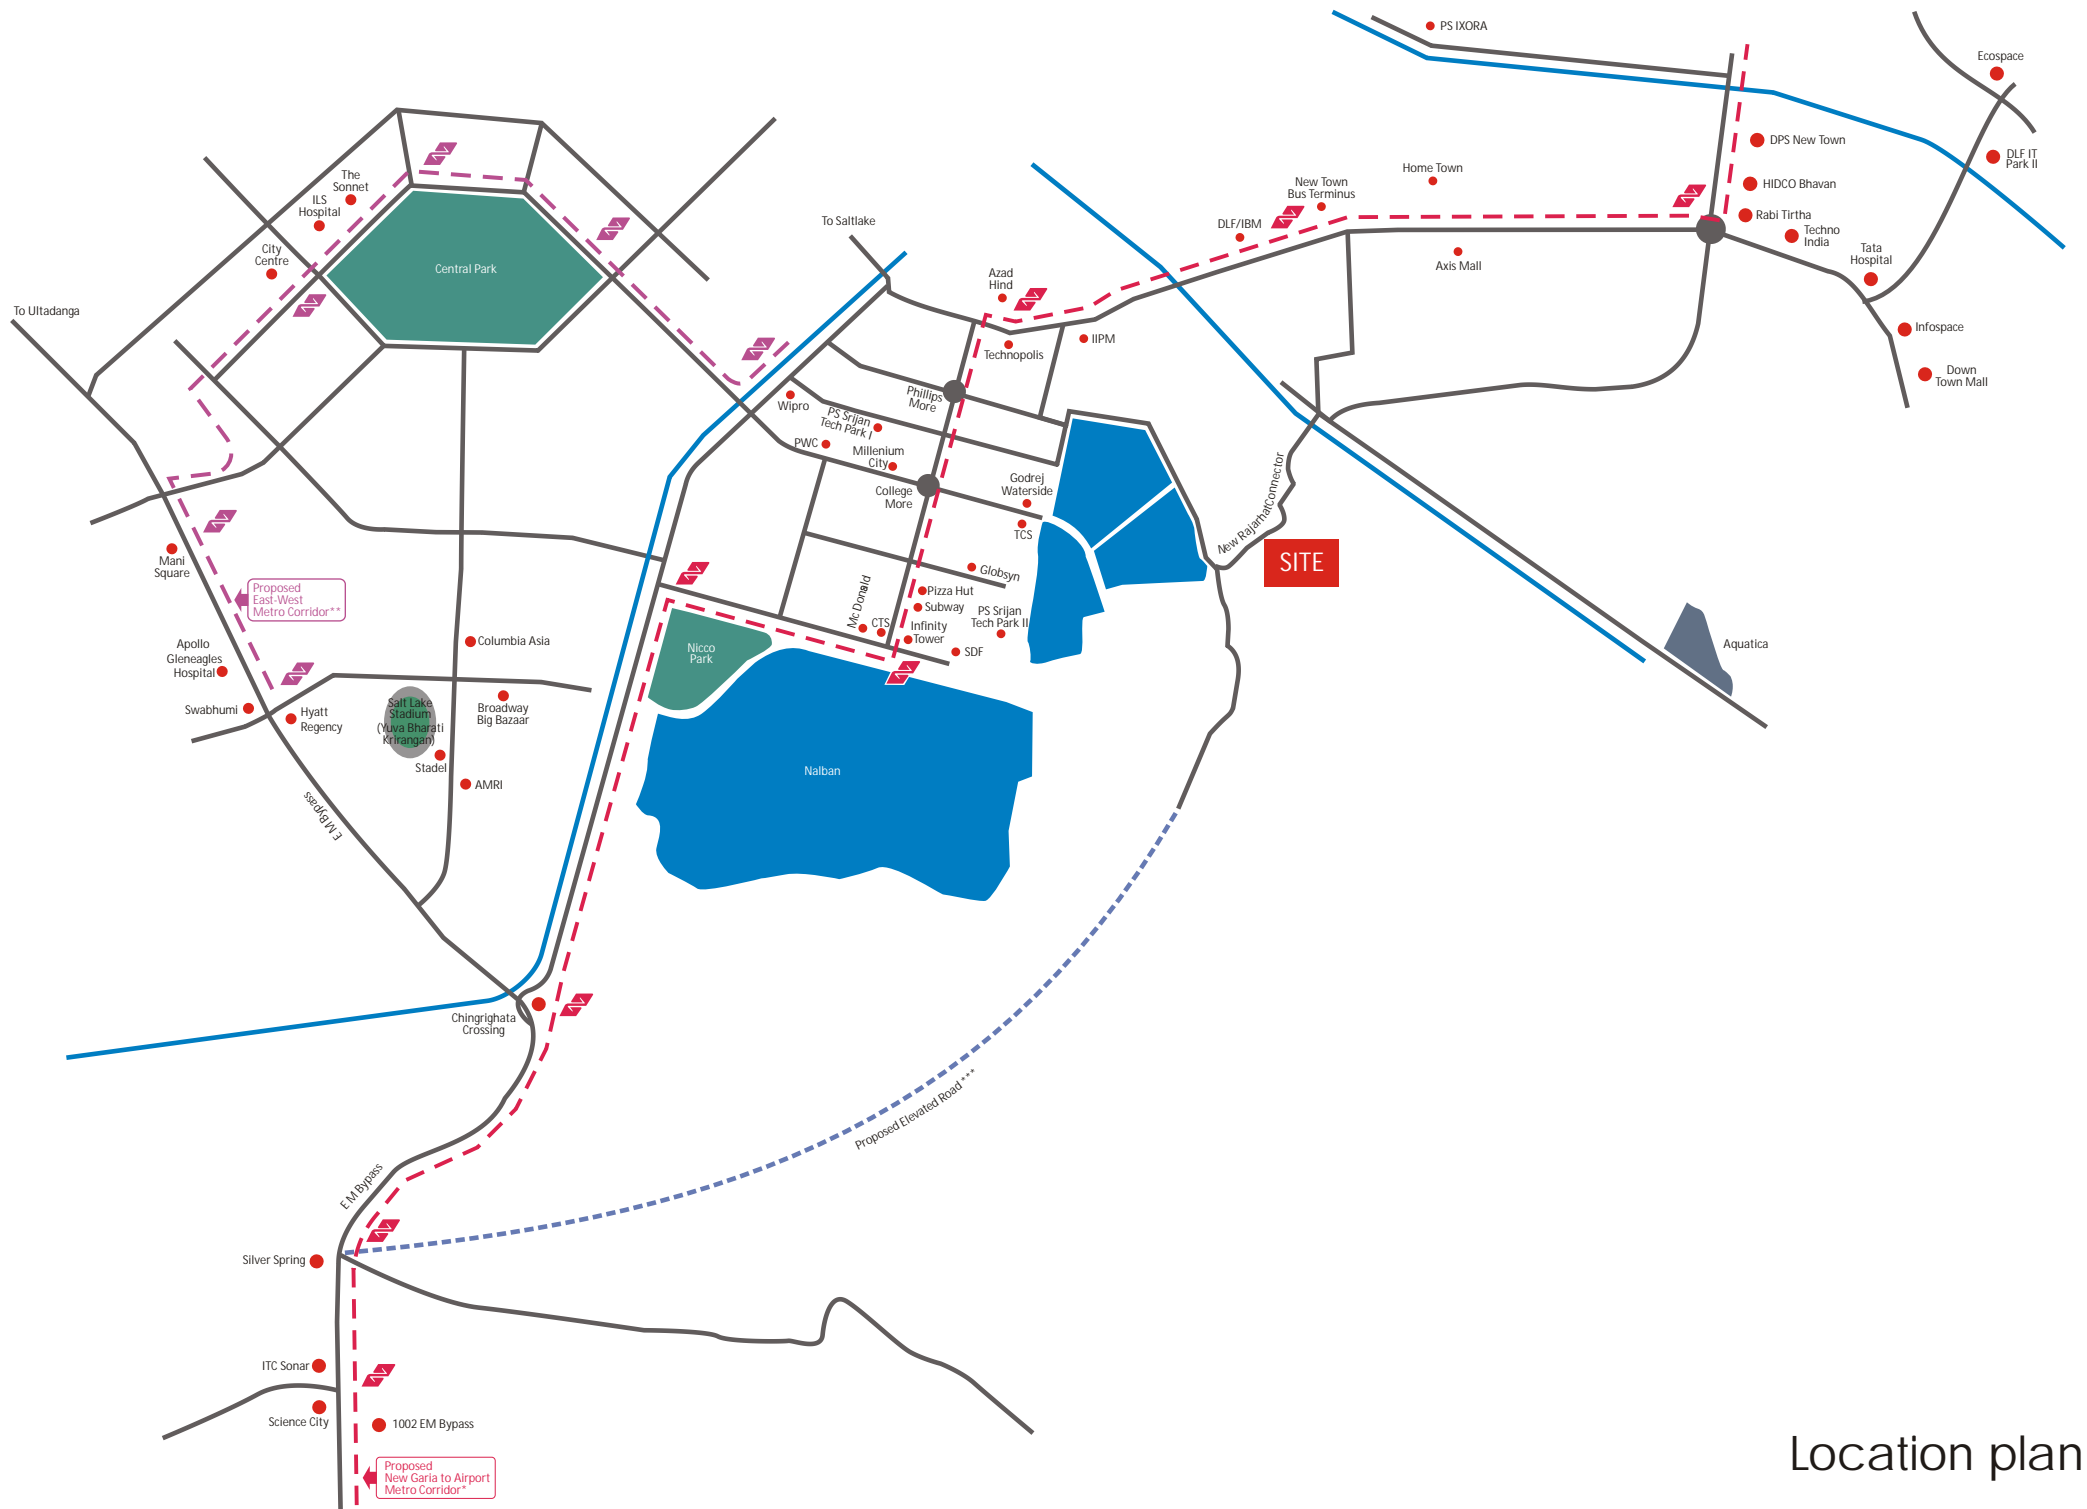

panache
Settle. Amaze. Celebrate Sector V.

Bird's eye view of the infinite wetland

Actual view from the balcony of your apartment

Location plan

Site Plan

TYPICAL FLOOR PLAN (BLOCK 1 TO 5)

Block 1 to 5

FLAT TYPE	Flat Area
FLAT A	1032 sq.ft
FLAT B	1415 sq.ft
FLAT C	1550 sq.ft
FLAT D	1421 sq.ft

TYPICAL FLOOR PLAN
(BLOCK 6)

Block 6

FLAT TYPE	Flat Area	S.Q.	Total Area
FLAT A	1712 sq.ft	-	1712 sq.ft
FLAT B	1712 sq.ft	-	1712 sq.ft
FLAT C	2159 sq.ft	141 sq.ft	2300 sq.ft
FLAT D	2159 sq.ft	141 sq.ft	2300 sq.ft